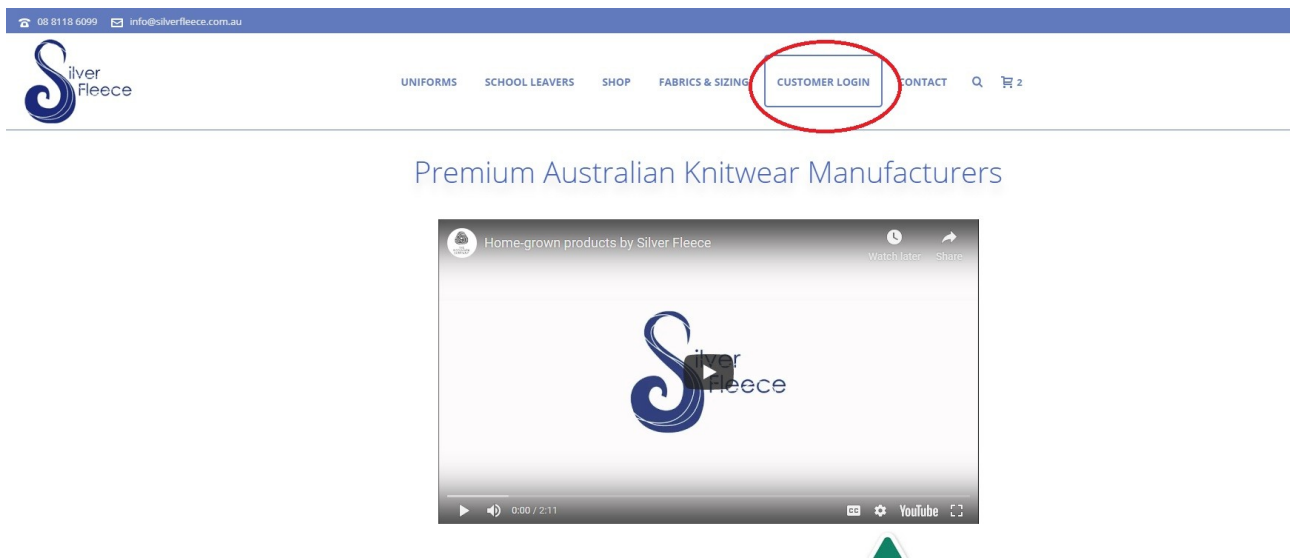

Step 1: Go to www.silverfleece.com.au

Step 2: Click on “Customer Login”

Step 3: Enter the password

stpat'sstudents

Please Login
Please enter your password to access your schools uniform options.

Password: **LOGIN**